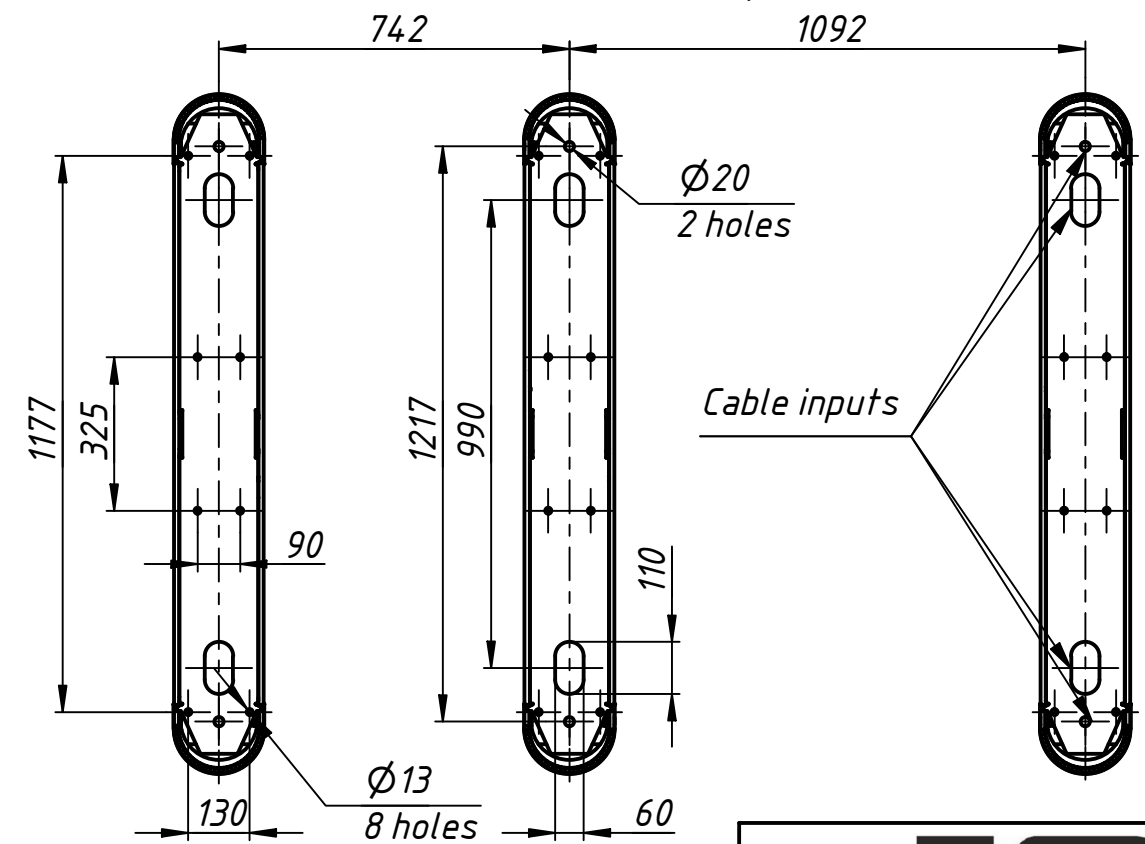

Installation tamplate

Cable inputs

Speed gates
Sweeper-HG-BM
900+1200
www.tiso.global