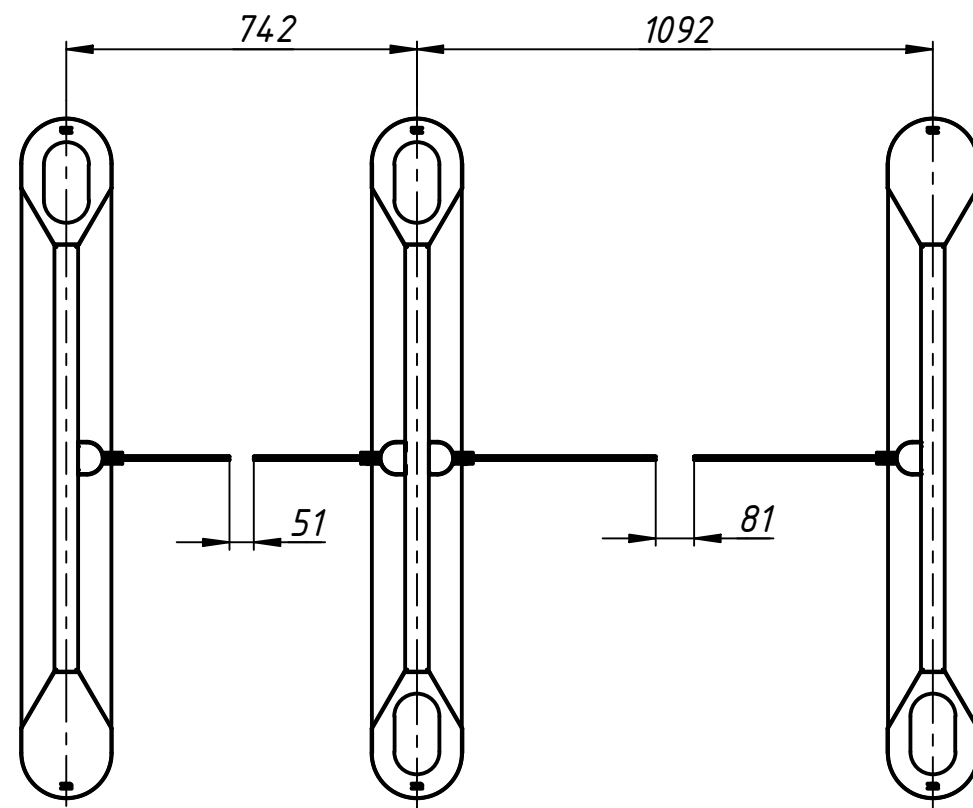

Installation tamplate

Cable inputs

Speed gates
Sweeper-HG-BM
900+1200
www.tiso.global