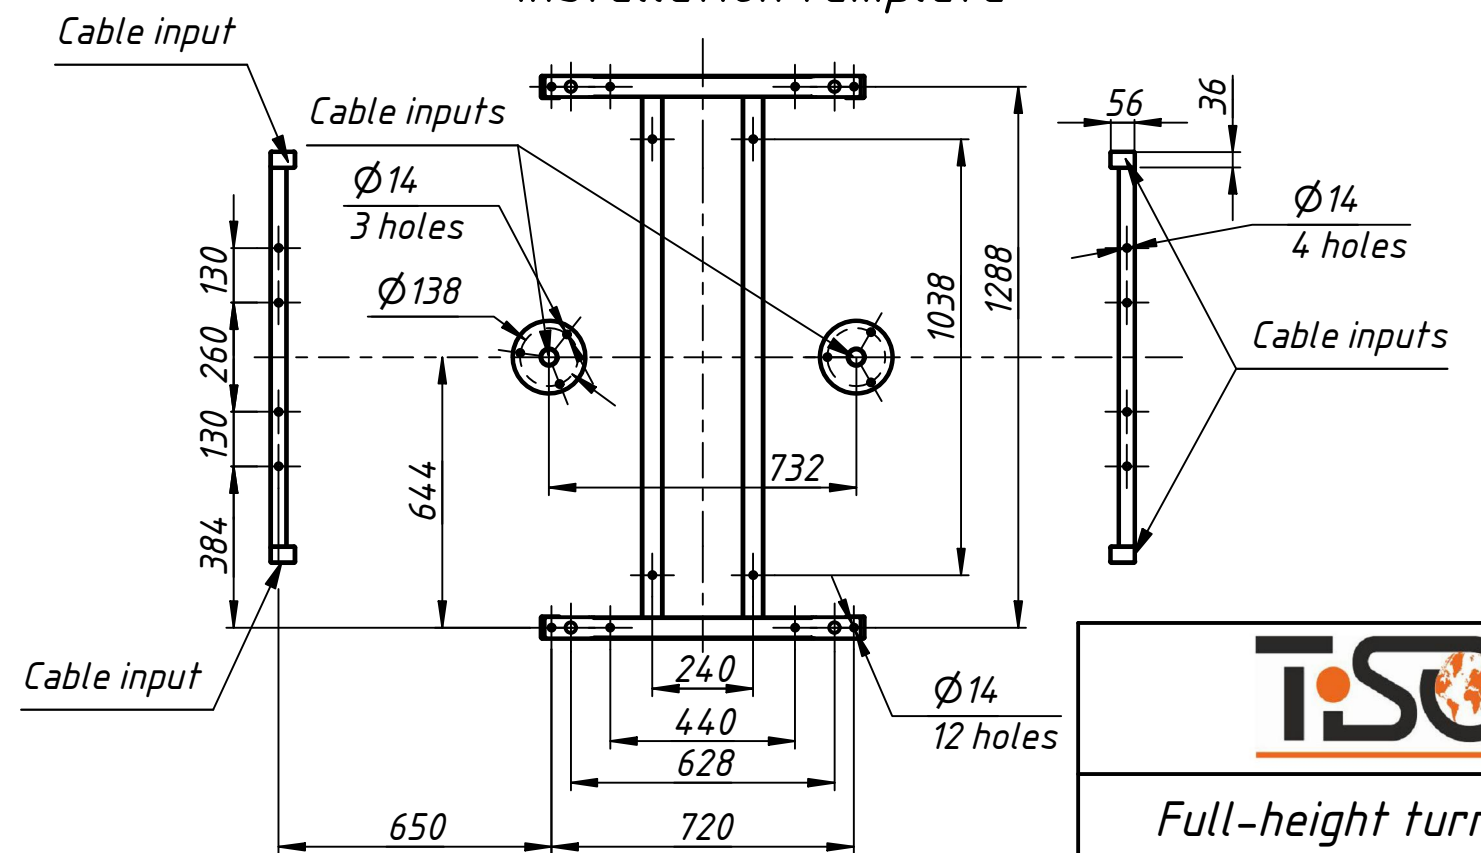

Installation tamplate

Full-height turnstiles  
 Sesame-Twin-L-X/SesameTwin-X  
 www.tiso.global