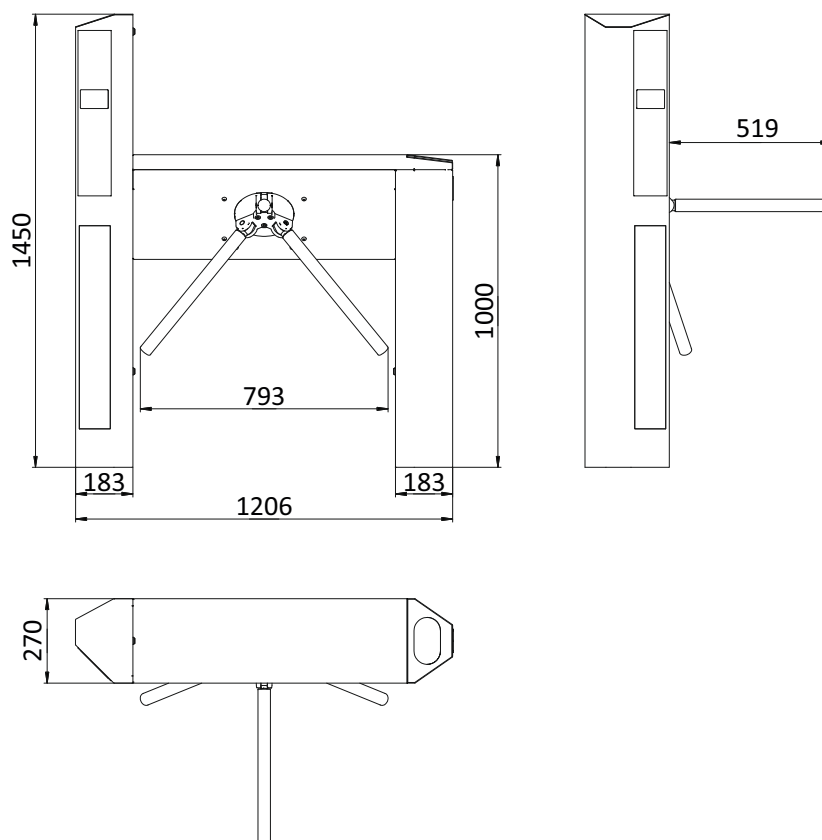

\*option

www.tiso.global  
+380 (44) 291-21-11  
e-mail: sales@tiso.global

**Technical Specifications:**

Model	Twix All-in-one-M
Width, mm	786
Length, mm	1206
Height, mm	1450
Passage width, mm	600
Mechanism	Servo-driven (Triservo-M)
Blocking system	Two electromagnetic stoppers
Emergency mode (fire-alarm)	Fail-safe (lowering the leash)
Drop arm function	Drop arm function can be activated when power is on Drop arm function activates automatically when power goes off
MCBF, cycles	5 000 000

**Electrical Specifications:**

Maximum power consumption, W	55
Voltage	From the AC (100-240)V, 50/60Hz; from a DC source 12 V

**Finishing**

Standard housing	Brushed SS AISI 304
Available housing	Brushed SS AISI 316; Polished SS AISI 304; Polished SS AISI 316; Powder coated RAL